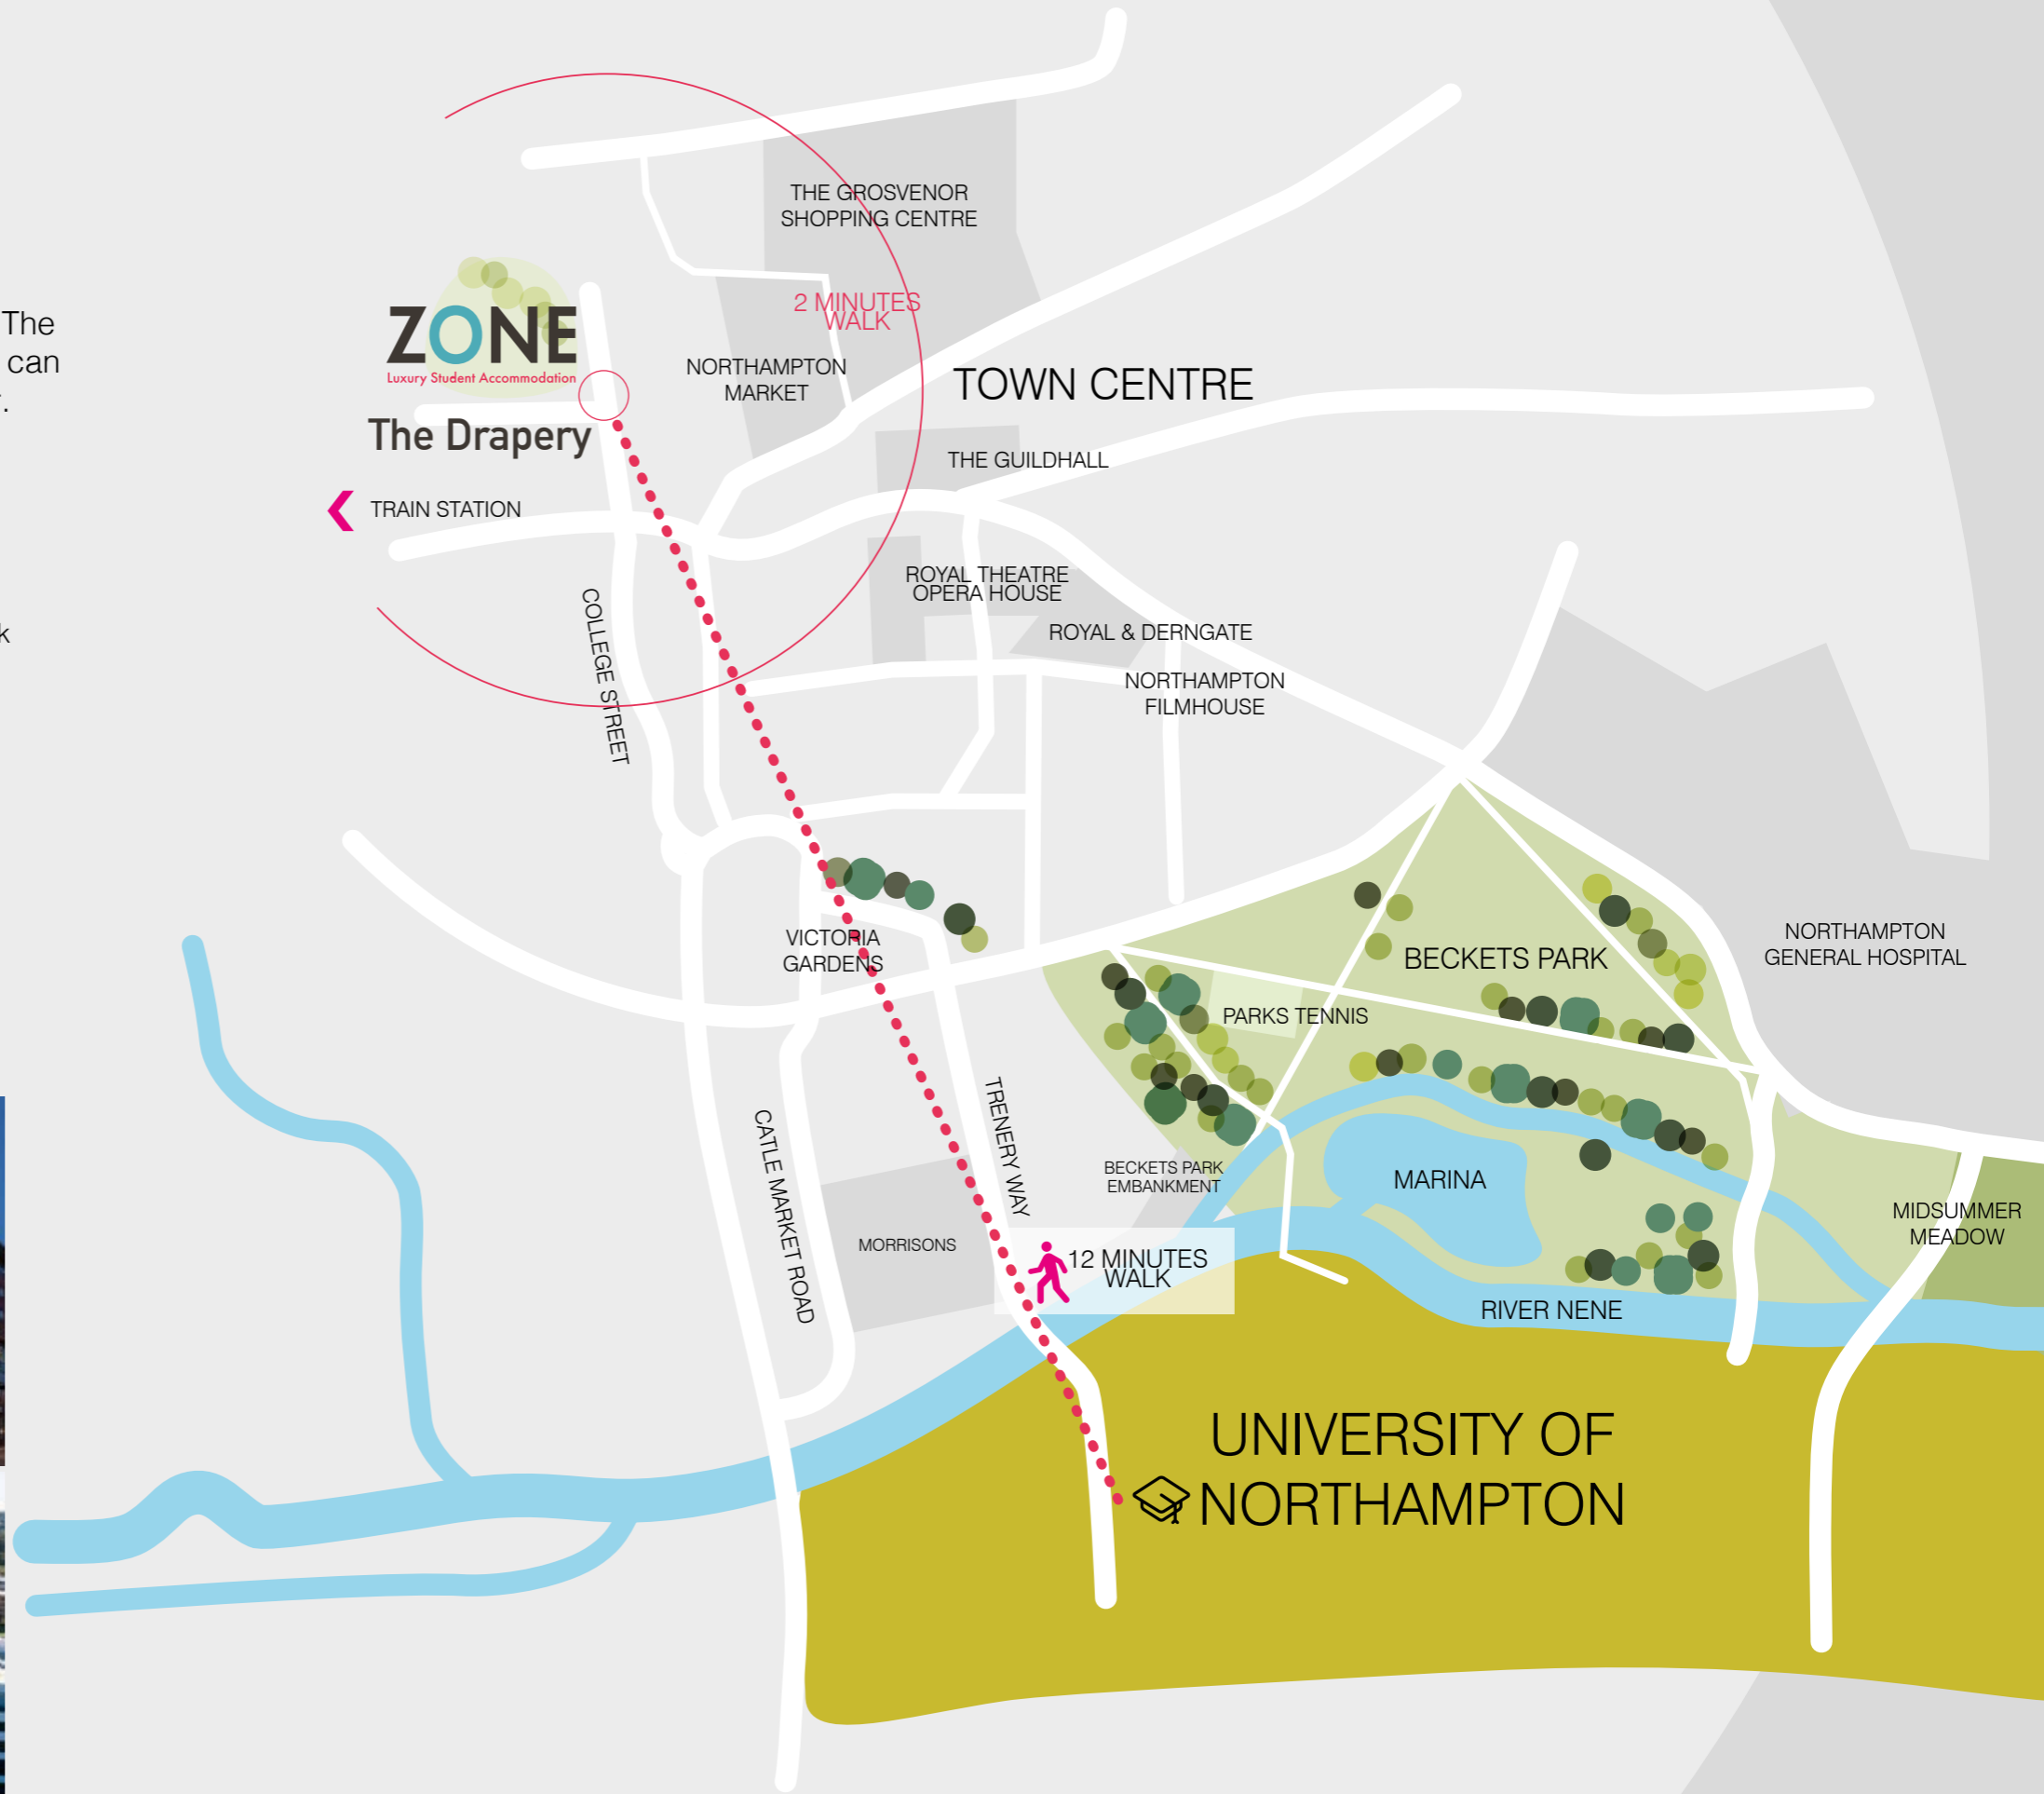

FIFTH FLOOR

LOCATION

Our accommodation are centrally located near to The University of Northampton and City Centre so you can experience the best that Northampton has to offer.

- University of Northampton - 12 minute walk
- Grosvenor Shopping Centre - 2 minute walk
- Northampton Train Station - 9 minute walk
- Derngate (bars, restaurants & shops) - 3 Minute walk
- City Centre - 0 Minute walk

PLACES TO VISIT AROUND NORTHAMPTONSHIRE

Visit Northamptonshire to see Elizabethan mansions perched in romantic deer parks, sleepy canals, and earls' residences hidden in English farmland. Northamptonshire knows how to do countryside. Barbour and Dubarrys are essential uniform as

horses pound across cross-country courses and Grand Prix cars speed around village circuits. Experience Northamptonshire by tranquil canal trip in this water-filled county, with boating lakes and country park reservoirs.