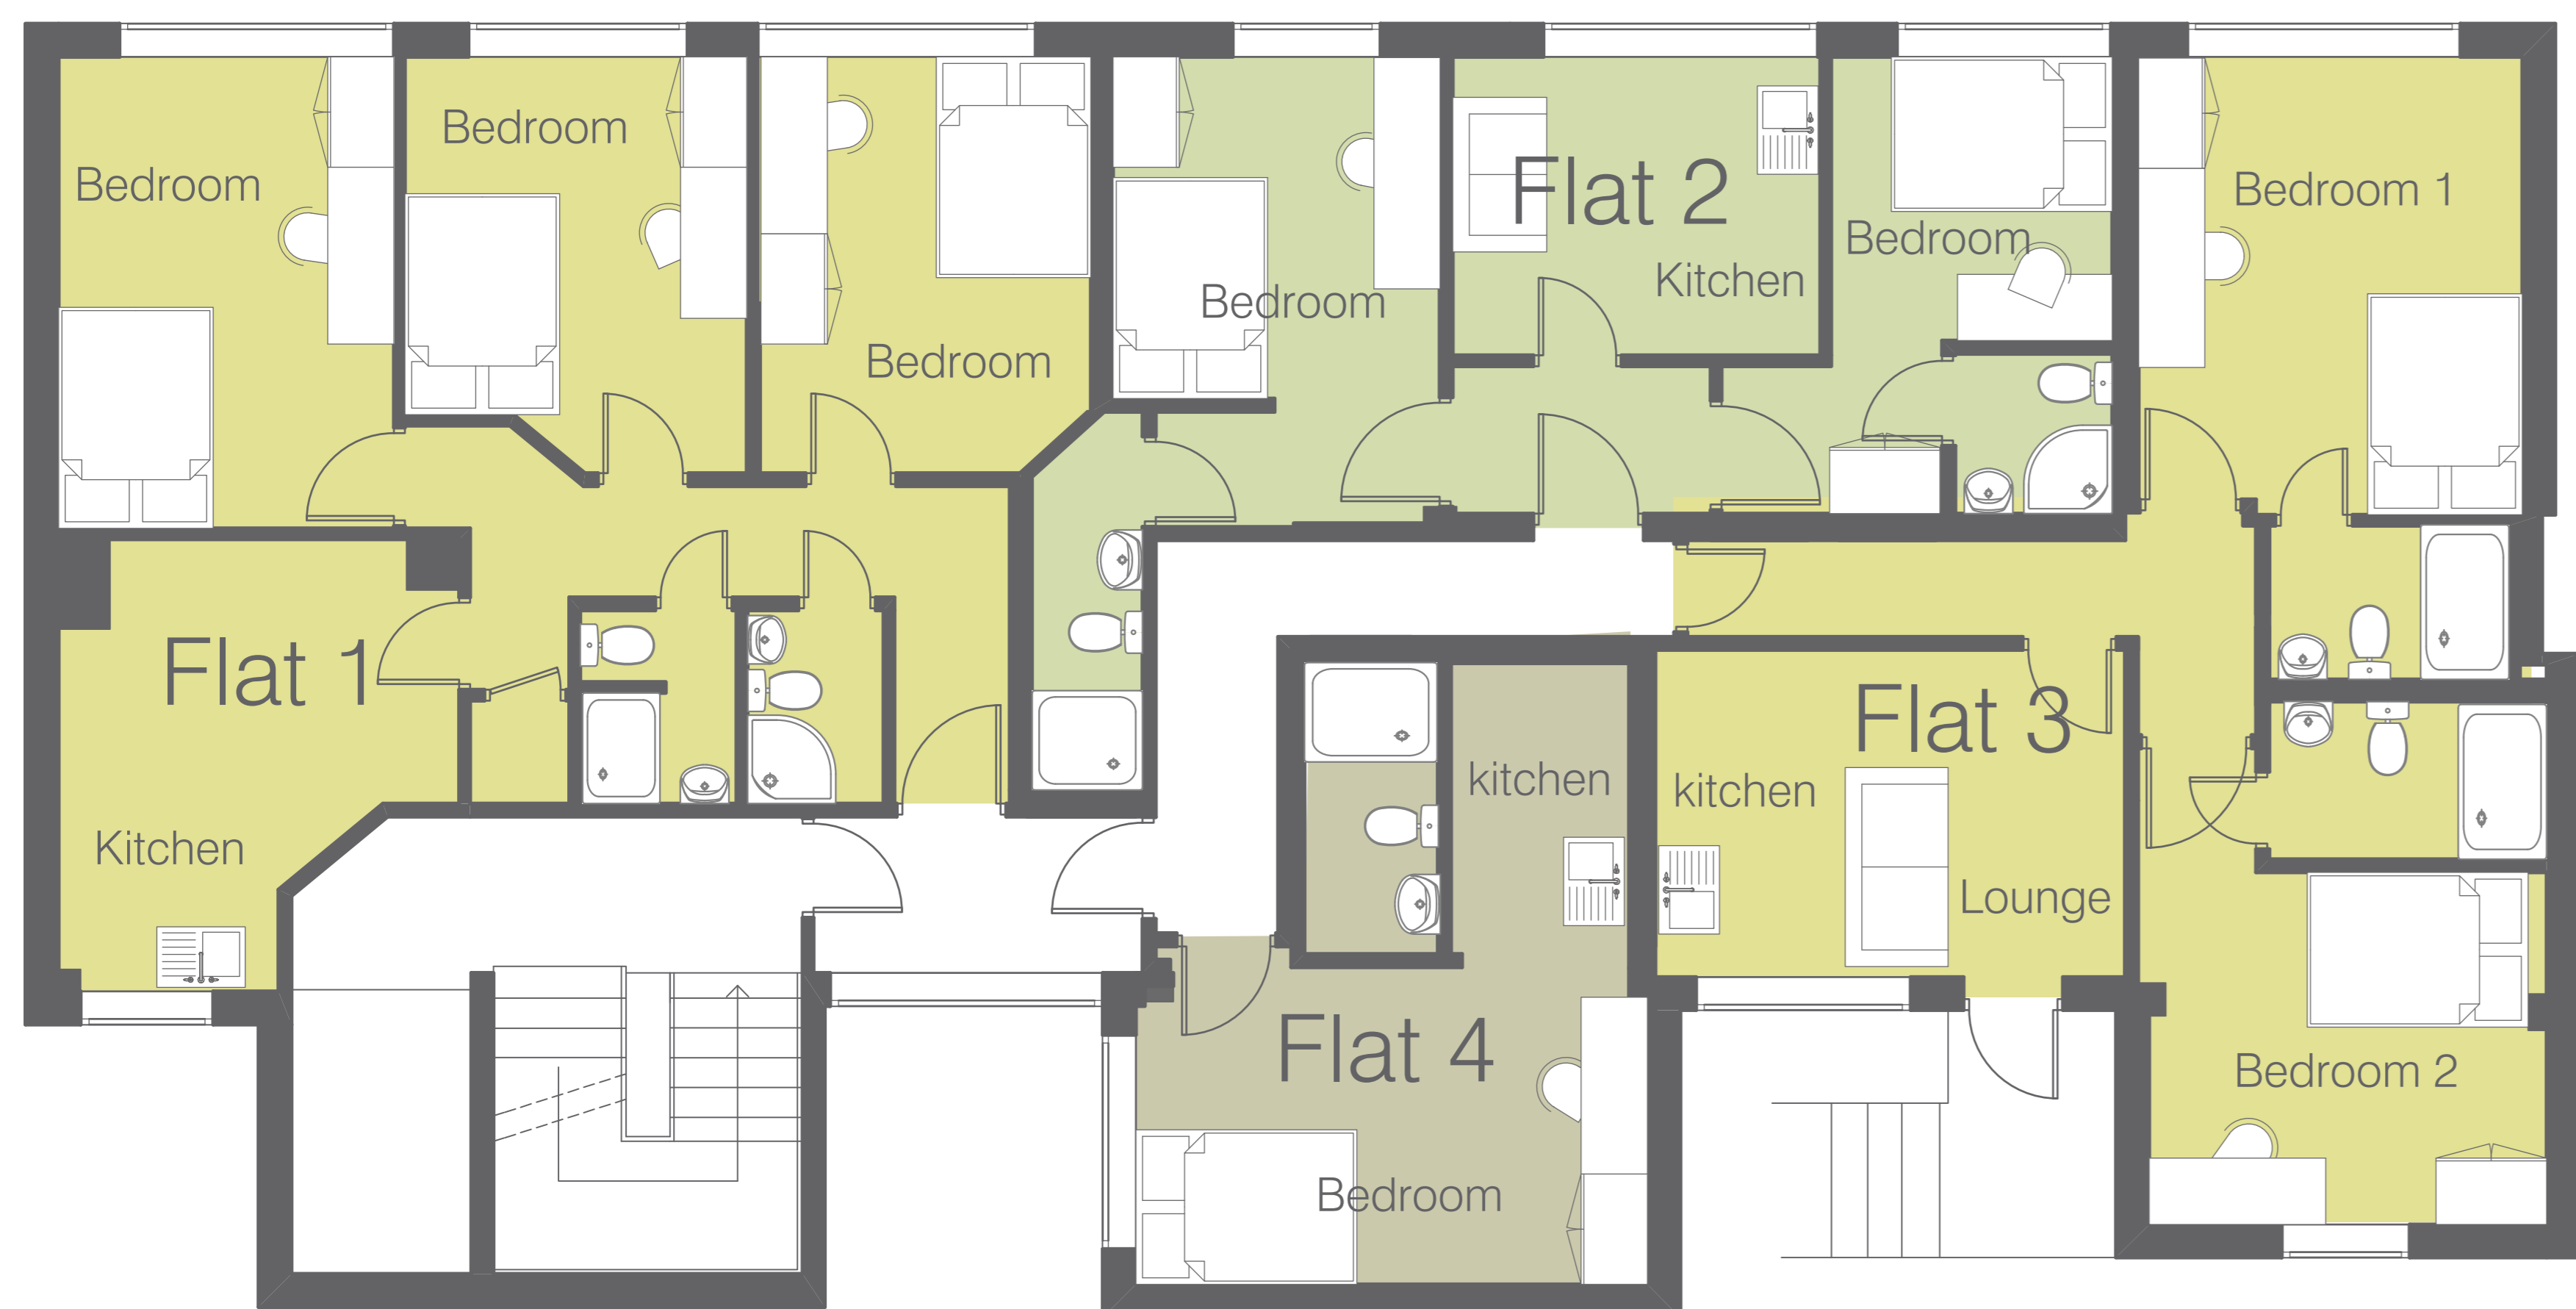

142 CHARLES STREET

CITY CENTRE LOCATION, ONLY A 10 MINUTE WALK TO DE MONTFORT UNIVERSITY AND UNIVERSITY OF LEICESTER

- City Centre Location, only a 10 minute walk to De Montfort University and University of Leicester
- No summer rent option available
- Free internet connection
- 5 Minute walk to the train station
- On site laundrette
- No deposit required
- Larger than average rooms
- Energy Contribution of only £350
- 24 Hour emergency service

ZONE
Luxury Student Accommodation