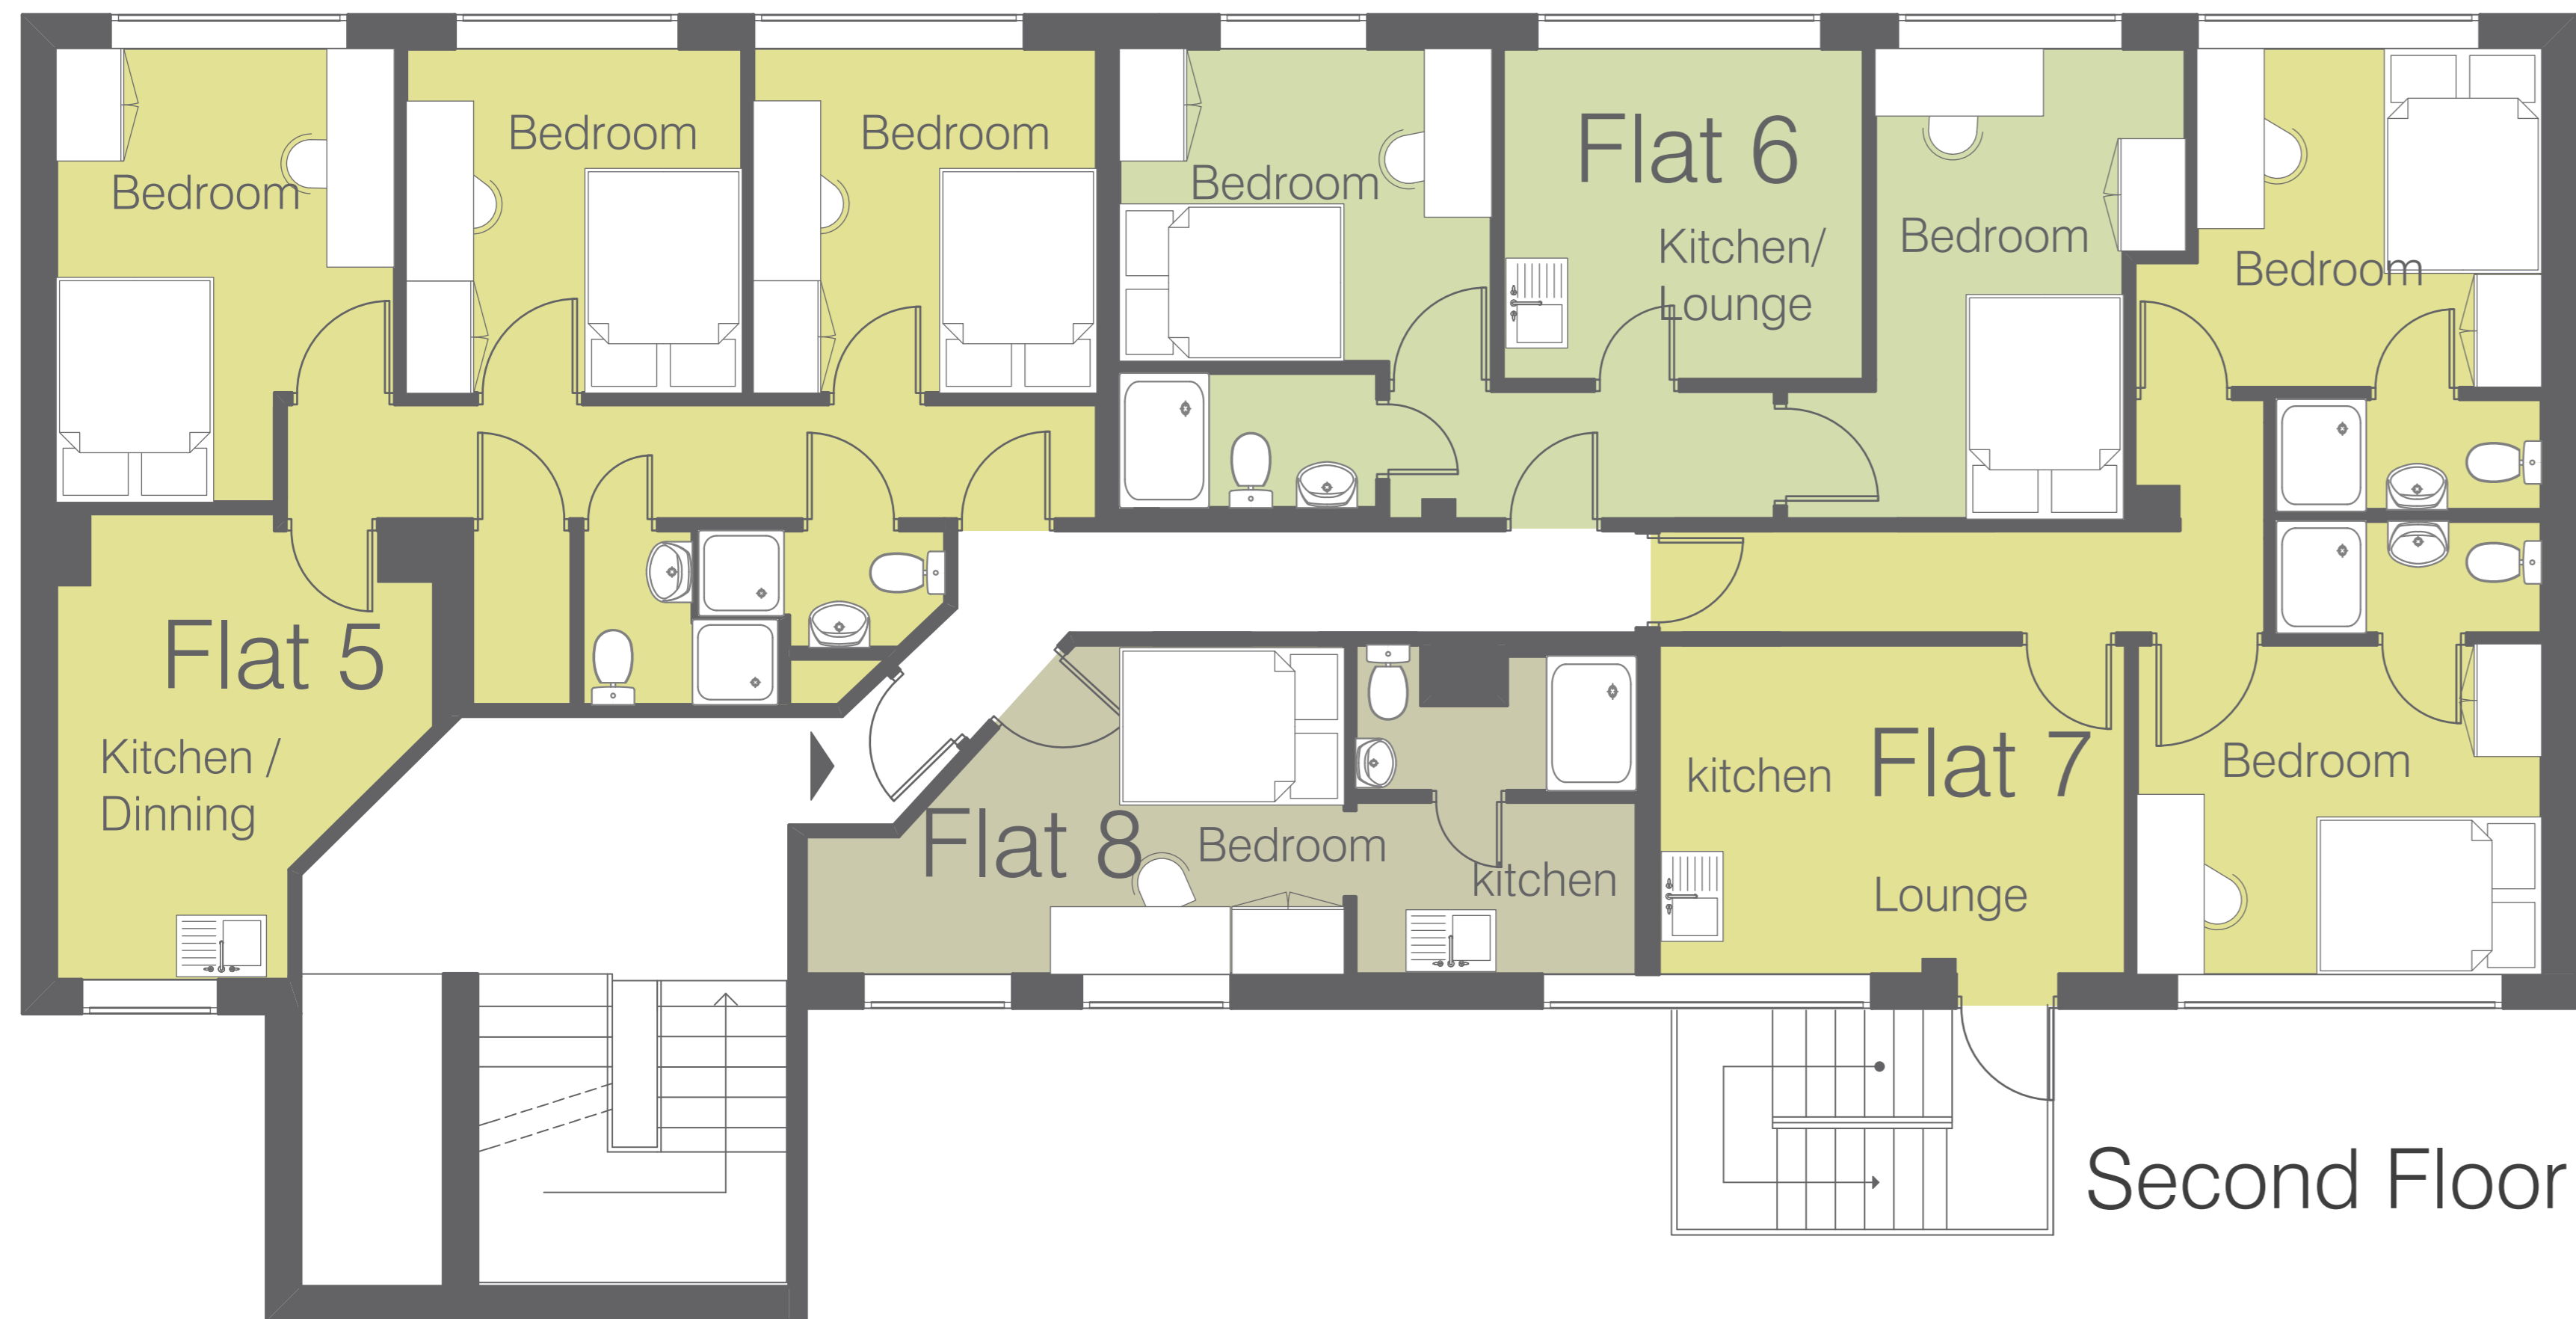

142 CHARLES STREET

CITY CENTRE LOCATION, ONLY A 10 MINUTE WALK TO DE MONTFORT UNIVERSITY AND UNIVERSITY OF LEICESTER

- City Centre Location, only a 10 minute walk to De Montfort University and University of Leicester
- No summer rent option available
- Free internet connection
- 5 Minute walk to the train station
- On site laundrette
- No deposit required
- Larger than average rooms
- Energy Contribution of only £350
- 24 Hour emergency service

ZONE
Luxury Student Accommodation