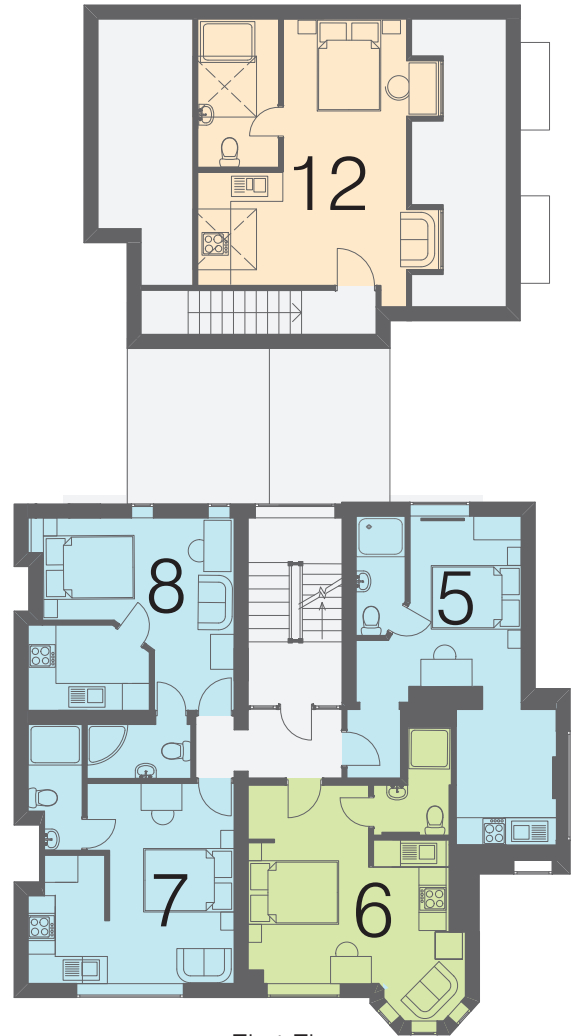

1 WEST WALK

Ideally located a 5 minutes walk to UOL & washing machines included in studios.

Ground Floor

First Floor

- Set in the new walk conservation area
- Luxury studio apartments
- A 5 minute walk to UOL
- ZERO Deposit
- Energy contribution of only £499
- FREE internet
- Washing machines in each studio
- Larger than average rooms
- 24 hour emergency service

Second Floor

- Standard
- Premier
- Deluxe