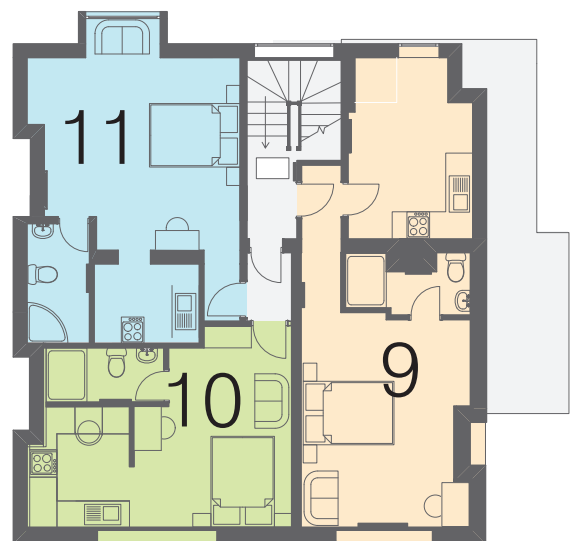

1 WEST WALK

Ideally located a 5 minutes walk to UOL & washing machines included in studios.

Ground Floor

First Floor

- Set in the new walk conservation area
- Luxury studio apartments
- A 5 minute walk to UOL
- ZERO Deposit
- Energy contribution of only £499
- FREE internet
- Washing machines in each studio
- Larger than average rooms
- 24 hour emergency service

Second Floor

- Standard
- Premier
- Deluxe