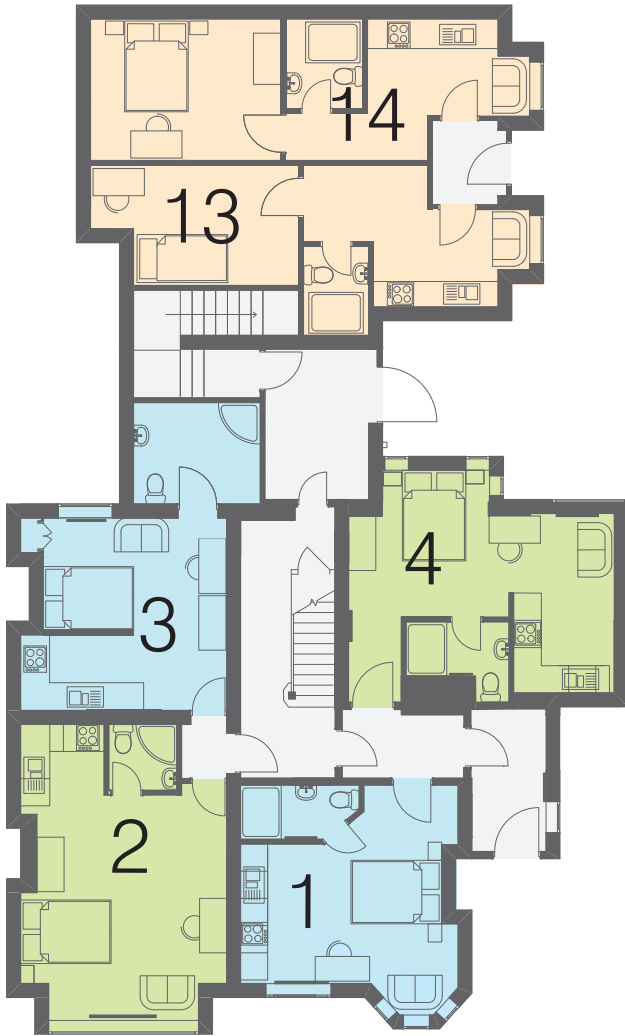

1 WEST WALK

Ideally located a 5 minutes walk to UOL & washing machines included in studios.

Ground Floor

First Floor

- Set in the new walk conservation area
- Luxury studio apartments
- A 5 minute walk to UOL
- ZERO Deposit
- Energy contribution of only £499
- FREE internet
- Washing machines in each studio
- Larger than average rooms
- 24 hour emergency service

Second Floor

- Standard
- Premier
- Deluxe